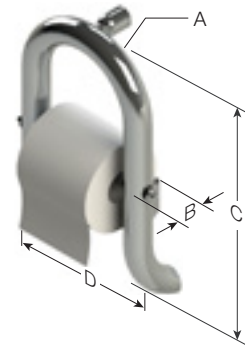

MULTI-CONTACT WALL SUPPORT

3 points of contact for maximum structural support

TOWEL BAR

The sleek Towel Bar gives any bathroom a modern look while providing a secure bar to hold onto when drying off.

A = $\text{Ø}1.25'' / 31.8\text{mm}$
B = $1.50'' / 38.1\text{mm}$
C = $20.75''$ or $29.25'' / 527\text{mm}$ or 743mm
D = $16''$ or $24'' / 406\text{mm}$ or 610mm

SOAP DISH

The perfect place to store your soap also offers just the right amount of assistance. Removable soap tray for easy cleaning.

A = $\text{Ø}1.25'' / 31.8\text{mm}$
 B = $1.50'' / 38.1\text{mm}$
 C = $\text{Ø}12'' / 305\text{mm}$
 D = $\text{Ø}4'' / 102\text{mm}$

**SUPPORTS UP TO
500LBS / 227KGS**

Exceeds ADA guideline 4.26.3

**DISCREET WALL STEMS WITH
CONCEALED SCREWS**

Makes mounting areas virtually invisible

MULTI-CONTACT WALL SUPPORT

4 points of contact for maximum
structural support

TOILET ROLL HOLDER

A stunning addition to any bathroom that offers discreet support for sitting down on and getting up from the toilet.

A = $\varnothing 1.25"$ / 31.8mm
B = 1.50" / 38.1mm
C = 13.125" / 333mm
D = 7.25" / 184mm