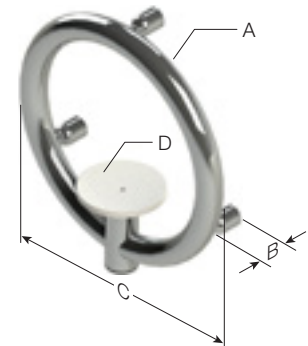

A = $\varnothing 1.25"$ / 31.8mm
B = 9" / 229mm
C = 6.375" / 162mm

**SUPPORTS UP TO
500LBS / 227KGS**

Exceeds ADA guideline 4.26.3

**DISCREET WALL STEMS WITH
CONCEALED SCREWS**

Makes mounting areas virtually invisible

MULTI-CONTACT WALL SUPPORT

3 points of contact for maximum structural support

TOWEL BAR

The sleek Towel Bar gives any bathroom a modern look while providing a secure bar to hold onto when drying off.

A = $\text{Ø}1.25'' / 31.8\text{mm}$
B = $1.50'' / 38.1\text{mm}$
C = $20.75''$ or $29.25'' / 527\text{mm}$ or 743mm
D = $16''$ or $24'' / 406\text{mm}$ or 610mm

**SUPPORTS UP TO
500LBS / 227KGS**

Exceeds ADA guideline 4.26.3

**DISCREET WALL STEMS WITH
CONCEALED SCREWS**

Makes mounting areas virtually invisible

MULTI-CONTACT WALL SUPPORT

3 points of contact for maximum structural support

SOAP DISH

The perfect place to store your soap also offers just the right amount of assistance. Removable soap tray for easy cleaning.

A = $\text{Ø}1.25'' / 31.8\text{mm}$
 B = $1.50'' / 38.1\text{mm}$
 C = $\text{Ø}12'' / 305\text{mm}$
 D = $\text{Ø}4'' / 102\text{mm}$