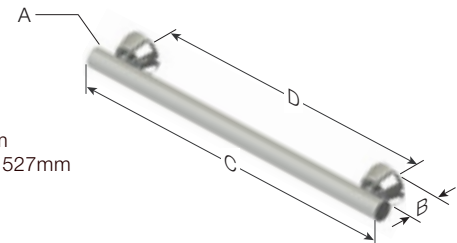

**SUPPORTS UP TO
500LBS / 227KGS**

Exceeds ADA guideline 4.26.3

**FLANGE COVER CONCEALS
MOUNTING SCREWS**

Makes mounting areas virtually invisible

VERSATILE INSTALLATION

Horizontal, vertical or angled

LINEAR BAR

A simple and clean way to add support without compromising the beauty of the space. Install vertically, horizontally or on a diagonal.

A = $\text{Ø}1.25'' / 31.8\text{mm}$
B = $1.50'' / 38.1\text{mm}$
C = 12", 18" or 24" / 305mm, 457mm or 610mm
D = 8.75", 14.75" or 20.75" / 222mm, 375mm, 527mm