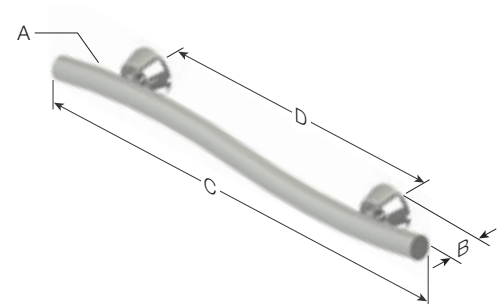

SHAMPOO SHELF

Store your shampoo bottles on a sophisticated shelf that incorporates a support bar to provide peace of mind. Removable tray for easy cleaning.

A = $\text{Ø}1.25'' / 31.8\text{mm}$
B = $5.0'' / 127\text{mm}$
C = $5.5'' / 140\text{mm}$
D = $16'' / 406\text{mm}$
E = $19.75'' / 502\text{mm}$

**SUPPORTS UP TO
500LBS / 227KGS**

Exceeds ADA guideline 4.26.3

**FLANGE COVER CONCEALS
MOUNTING SCREWS**

Makes mounting areas virtually invisible

VERSATILE INSTALLATION

Horizontal, vertical or angled

ACCENT BAR

A bold, stylish way to breathe new life into any bathroom, our Accent Bar can be placed wherever support is needed.

A = $\text{Ø}1.25'' / 31.8\text{mm}$
B = $1.50'' / 38.1\text{mm}$
C = $24'' / 610\text{mm}$
D = $16'' / 406\text{mm}$