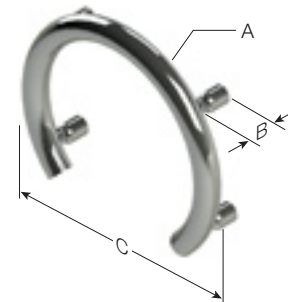

INVISIA

LIVE BEAUTIFULLY

SAFETY YOU'LL NOTICE, BUT NOT SEE.

BEAUTIFUL
PEACE OF
MIND

**SUPPORTS UP TO
500LBS / 227KGS**

Exceeds ADA guideline 4.26.3

**DISCREET WALL STEMS WITH
CONCEALED SCREWS**

Makes mounting areas virtually invisible

MULTI-CONTACT WALL SUPPORT

4 points of contact for maximum structural support

ACCENT RING

A beautiful addition to any bathroom, the Accent Ring elegantly frames your shower valve while providing unparalleled support.

A = $\text{Ø}1.25'' / 31.8\text{mm}$
B = $1.50'' / 38.1\text{mm}$
C = $\text{Ø}12'' / 305\text{mm}$

**SUPPORTS UP TO
500LBS / 227KGS**

Exceeds ADA guideline 4.26.3

**PLASTIC CAPS CONCEAL
MOUNTING SCREWS**