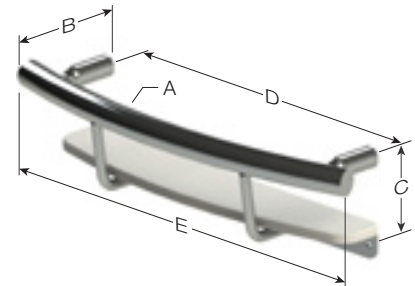

TOILET ROLL HOLDER

A stunning addition to any bathroom that offers discreet support for sitting down on and getting up from the toilet.

A = $\varnothing 1.25"$ / 31.8mm
B = 1.50" / 38.1mm
C = 13.125" / 333mm
D = 7.25" / 184mm

**SUPPORTS UP TO
500LBS / 227KGS**

Exceeds ADA guideline 4.26.3

**DISCREET WALL STEMS WITH
CONCEALED SCREWS**

Makes mounting areas virtually invisible

MULTI-CONTACT WALL SUPPORT

4 points of contact for maximum structural support

SHAMPOO SHELF

Store your shampoo bottles on a sophisticated shelf that incorporates a support bar to provide peace of mind. Removable tray for easy cleaning.

A = $\text{Ø}1.25'' / 31.8\text{mm}$
B = $5.0'' / 127\text{mm}$
C = $5.5'' / 140\text{mm}$
D = $16'' / 406\text{mm}$
E = $19.75'' / 502\text{mm}$