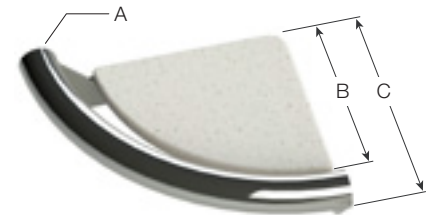

A = $\text{Ø}1.25'' / 31.8\text{mm}$
B = $1.50'' / 38.1\text{mm}$
C = $\text{Ø}12'' / 305\text{mm}$

**SUPPORTS UP TO
500LBS / 227KGS**

Exceeds ADA guideline 4.26.3

**PLASTIC CAPS CONCEAL
MOUNTING SCREWS**

Makes mounting areas virtually invisible

MULTI-CONTACT WALL SUPPORT

4 points of contact for maximum structural support

CORNER SHELF

You can never have too much shelf space in the shower, especially when it looks this good. This shelf incorporates a solid support bar for added assistance. Removable tray for easy cleaning.

A = $\varnothing 1.25"$ / 31.8mm
B = 9" / 229mm
C = 6.375" / 162mm

**SUPPORTS UP TO
500LBS / 227KGS**

Exceeds ADA guideline 4.26.3

**DISCREET WALL STEMS WITH
CONCEALED SCREWS**

Makes mounting areas virtually invisible

MULTI-CONTACT WALL SUPPORT

3 points of contact for maximum structural support

TOWEL BAR

The sleek Towel Bar gives any bathroom a modern look while providing a secure bar to hold onto when drying off.

A = $\text{Ø}1.25'' / 31.8\text{mm}$
B = $1.50'' / 38.1\text{mm}$
C = $20.75''$ or $29.25'' / 527\text{mm}$ or 743mm
D = $16''$ or $24'' / 406\text{mm}$ or 610mm