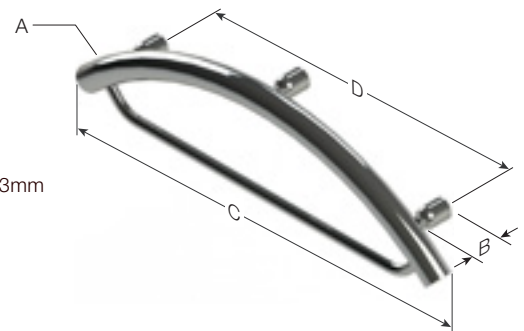

A = $\text{Ø}1.25'' / 31.8\text{mm}$
B = $1.50'' / 38.1\text{mm}$
C = $\text{Ø}12'' / 305\text{mm}$

**SUPPORTS UP TO
500LBS / 227KGS**

Exceeds ADA guideline 4.26.3

**PLASTIC CAPS CONCEAL
MOUNTING SCREWS**

A = $\varnothing 1.25"$ / 31.8mm
B = 9" / 229mm
C = 6.375" / 162mm

**SUPPORTS UP TO
500LBS / 227KGS**

Exceeds ADA guideline 4.26.3

**DISCREET WALL STEMS WITH
CONCEALED SCREWS**

Makes mounting areas virtually invisible

MULTI-CONTACT WALL SUPPORT

3 points of contact for maximum structural support

TOWEL BAR

The sleek Towel Bar gives any bathroom a modern look while providing a secure bar to hold onto when drying off.

A = $\text{Ø}1.25'' / 31.8\text{mm}$
B = $1.50'' / 38.1\text{mm}$
C = $20.75''$ or $29.25'' / 527\text{mm}$ or 743mm
D = $16''$ or $24'' / 406\text{mm}$ or 610mm