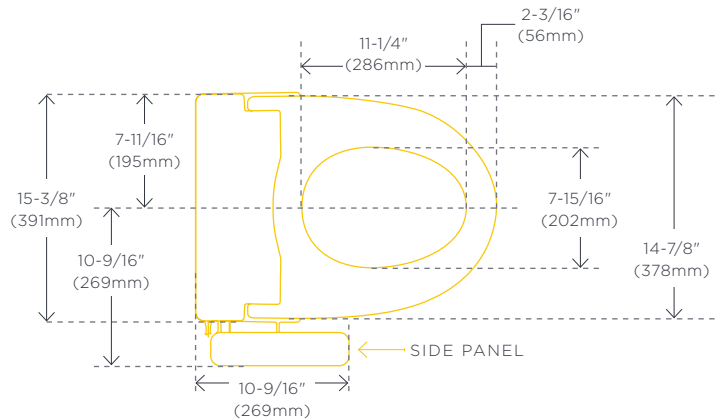

# Measure For The Perfect Fit

SpaLet Seats are designed to fit most elongated bowls. But it's a smart idea to measure yours first to make sure it fits the model you choose. Use the following dimensions as a guideline.

## Measure First

Use these measurements to ensure that your current toilet will accommodate any SpaLet Seat.

Use these measurements to ensure that there is enough space *around* your toilet to accommodate the Advanced Clean® 1.0 SpaLet Bidet Seat.