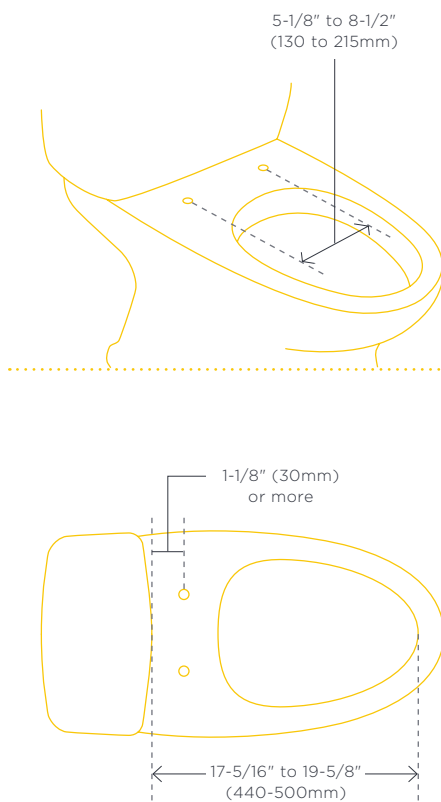

Measure For The Perfect Fit

SpaLet Seats are designed to fit most elongated bowls. But it's a smart idea to measure yours first to make sure it fits the model you choose. Use the following dimensions as a guideline.

Measure First