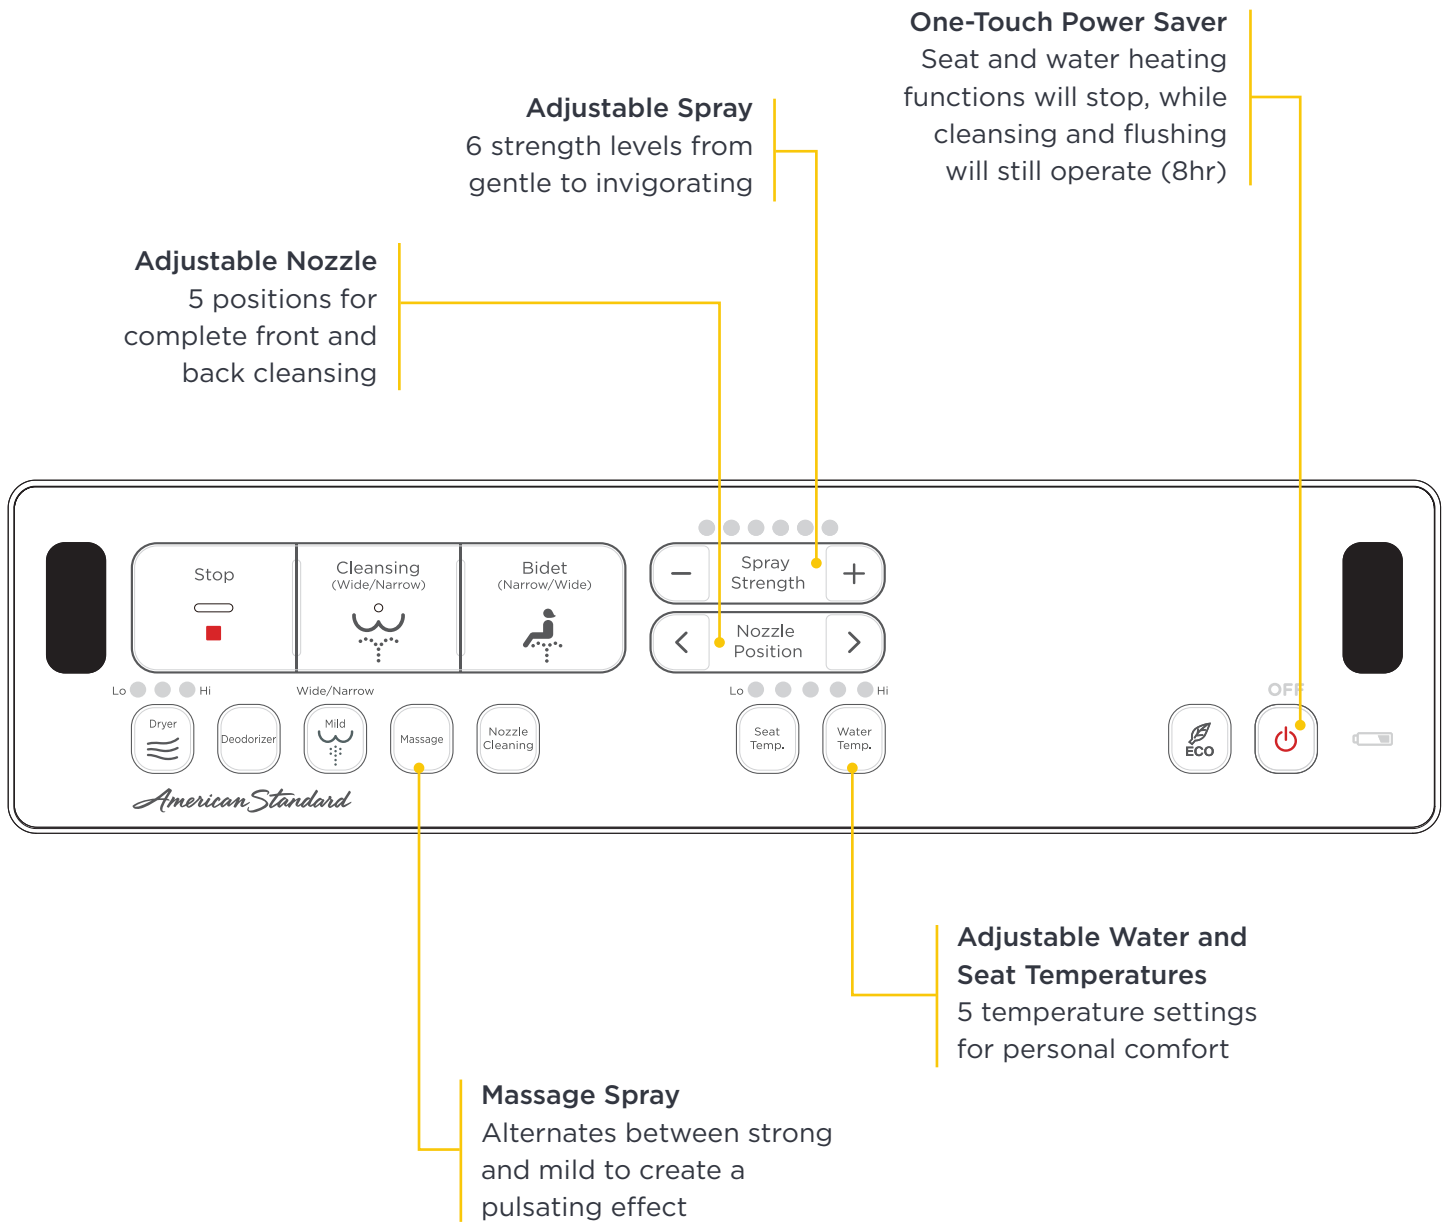

### Removable Seat

Quick-release for easy cleaning

### Manual Side Dial

Easy to operate

# Intuitive Remote Controls

Every function on our SpaLet® remote control is easy to understand and exact in its operation, allowing you to create a truly personal experience that delivers the perfect combination of cleanliness and comfort.

## Advanced Clean® 3.0 SpaLet Bidet Seat Remote Control

Remote design may vary. See pages 18-19 for models with remote control operation.