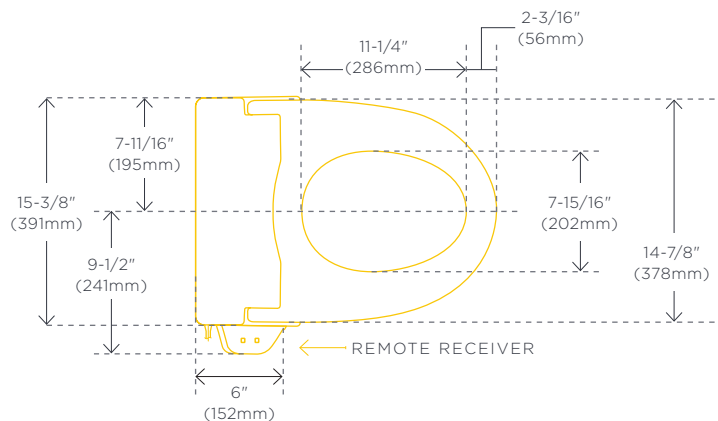

# Measure For The Perfect Fit

SpaLet Seats are designed to fit most elongated bowls. But it's a smart idea to measure yours first to make sure it fits the model you choose. Use the following dimensions as a guideline.

## Measure First

Use these measurements to ensure that your current toilet will accommodate any SpaLet Seat.

Use these measurements to ensure that there is enough space *around* your toilet to accommodate the Advanced Clean® 1.0 SpaLet Bidet Seat.

Use these measurements to ensure that there is enough space *around* your toilet to accommodate the Advanced Clean 2.0 SpaLet Bidet Seat.