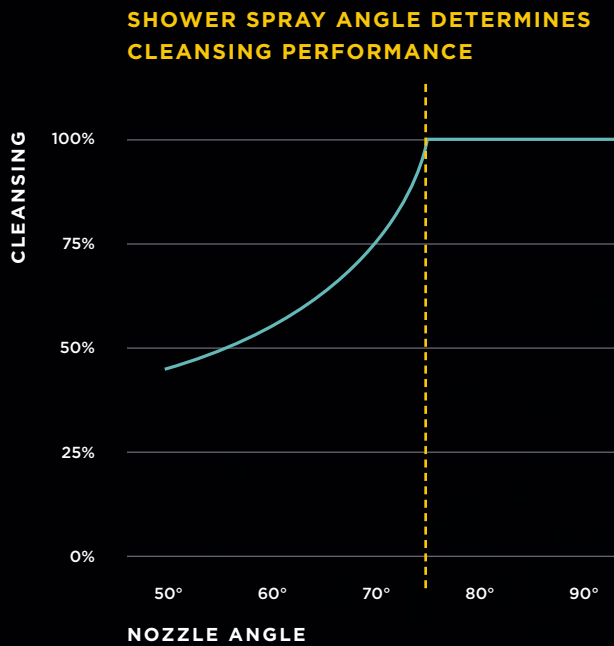

### **Relieves Itch and Soreness**

Gentle, warm  
cleanse soothes

### **Hands-Free Hygiene**

No wiping means  
no touching

### **Good for Environment**

Reduces paper  
consumption

A white shower nozzle is shown at an angle, spraying water vertically. The water forms two distinct streams that fall away from the nozzle. The nozzle itself has several small water droplets on its surface. The background is solid black, which makes the white nozzle and the clear water stand out. A yellow L-shaped graphic element frames the text on the right side of the image.

# Cleansing from the Ultimate Angle

We created a comfortable washing experience that's more hygienic too. The most thorough wash can be achieved via a vertical spray instead of the typical shallow angle. However, a vertical angle can also increase the chance of dirty water splashing back onto the nozzle. To solve this problem, we benefit from decades of experience in this category. Our extensive studies on nozzle design have determined the ultimate angle for achieving the best wash while keeping the nozzle hygienic.