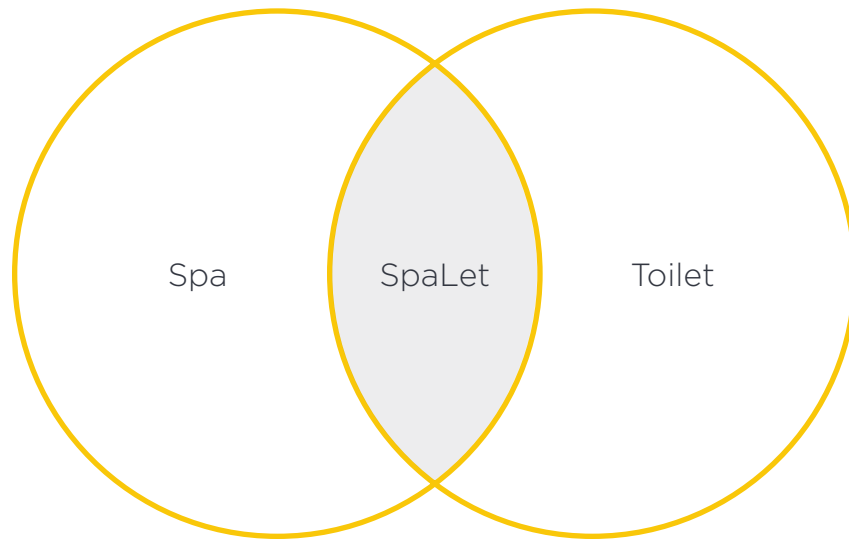

Experience  
Water  
in a Whole  
New Way

SPALET®  
COLLECTION

*American  
Standard*

**How can we be so sure you'll  
love your first experience  
with our SpaLet Collection?**

**It's simple: You'll feel cleaner and  
fresher than ever before.**

We've captured the well-being of a spa visit and combined it with advanced technology to create our SpaLet Collection. Engineered to completely clean, fully refresh, and make every trip to the bathroom a more comfortable experience, the SpaLet delivers a relaxing stream of warm water where it's needed most. Available in toilet and seat models to satisfy every indulgence, these smart products are designed to replace old habits with improved hygiene and healthier living.

A close-up photograph of two white bidet nozzles against a black background. Multiple streams of water are spraying from the nozzles, creating a dynamic, high-contrast scene. The water droplets are captured in mid-air, giving a sense of motion and freshness.

# Proper Care Requires Water

Effective and easy to use, the SpaLet® ensures better hygiene, makes every trip to the bathroom more comfortable, and improves well-being for the whole family. The SpaLet Bidet Seat is designed to do more than provide gentle cleansing of delicate front parts and wash away waste from the rear. The comforting warm water spray improves gynecological health, soothes during pregnancy and after childbirth, and relieves the itch and irritation of hemorrhoids. Proper care down there requires water, plain and simple.