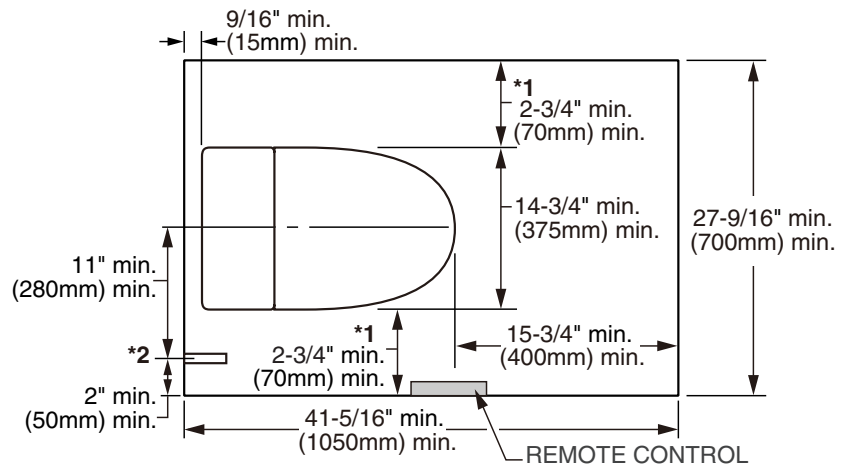

SEE REVERSE FOR ROUGHING-IN DIMENSIONS AND PRODUCT SPECIFICATIONS

**To Be Specified:**

- Color:  291 Alabaster White

**Compliance Certifications -**

**Meets or Exceeds the Following Specifications:**

ASME A112.19.2 / CSA B45.1,  
ASME A112.4.2 / CSA B45.16, UL 1431,  
CSA C22.2 No. 68-14 Update No. 3,  
CSA C22.2 No. 64-14  
EPA WaterSense® Certified

**Rated Power Source :** 120 VAC, 60 Hz

**Rated Power Consumption :** 1,300 W

**Power Cord Effective Length :** 39-3/8" (1.0m)

**Nominal Dimensions:**

14-3/4" x 25-1/16" x 20-9/16"  
(375 x 650 x 523 mm)

**Components:**

**NOTES:** This bidet toilet is designed to rough-in at a minimum dimension of 12" (305 mm) from finished wall to C/L of outlet.

Includes flex supply with integral shutoff valve, seat and bolt caps.

Dimensions shown for location of supply is suggested.

**IMPORTANT:**

Dimensions of fixtures are nominal and may vary within the range of tolerance established by ANSI Standard A112.19.2. These measurements are subject to change or cancellation. No responsibility is assumed for use of superseded or voided pages.