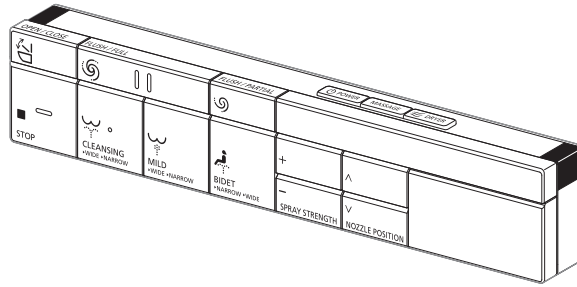

**Rated Power Source :** 120 VAC, 60 Hz

**Rated Power Consumption :** 1,300 W

**Power Cord Effective Length :** 39-3/8" (1.0m)

**Nominal Dimensions:**

14-3/4" x 25-1/16" x 20-9/16"  
(375 x 650 x 523 mm)

**Components:**

**NOTES:** This bidet toilet is designed to rough-in at a minimum dimension of 12" (305 mm) from finished wall to C/L of outlet.

Includes flex supply with integral shutoff valve, seat and bolt caps.

Dimensions shown for location of supply is suggested.