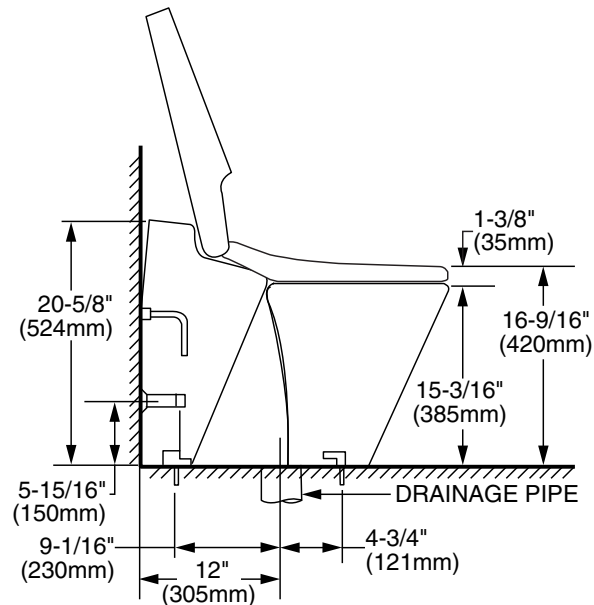

SEE REVERSE FOR ROUGHING-IN DIMENSIONS AND PRODUCT SPECIFICATIONS

**To Be Specified:**

- Color:  291 Alabaster White

**Compliance Certifications -**

**Meets or Exceeds the Following Specifications:**

ASME A112.19.2 / CSA B45.1,  
ASME A112.4.2 / CSA B45.16, UL 1431,  
CSA C22.2 No. 68-14 Update No. 3,  
CSA C22.2 No. 64-14  
EPA WaterSense® Certified

**Rated Power Source :** 120 VAC, 60 Hz

**Rated Power Consumption :** 1,300 W

**Power Cord Effective Length :** 39-3/8" (1.0m)

**Nominal Dimensions:**

14-3/4" x 25-1/16" x 20-9/16"  
(375 x 650 x 523 mm)

**Components:**

**NOTES:** This bidet toilet is designed to rough-in at a minimum dimension of 12" (305 mm) from finished wall to C/L of outlet.

Includes flex supply with integral shutoff valve, seat and bolt caps.

Dimensions shown for location of supply is suggested.

**IMPORTANT:**

Dimensions of fixtures are nominal and may vary within the range of tolerance established by ANSI Standard A112.19.2. These measurements are subject to change or cancellation. No responsibility is assumed for use of superseded or voided pages.