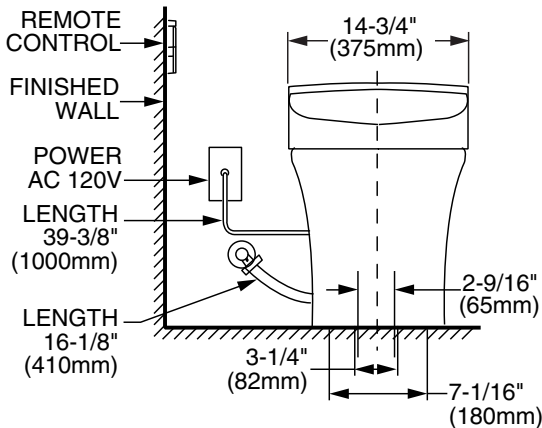

SEE REVERSE FOR ROUGHING-IN DIMENSIONS AND PRODUCT SPECIFICATIONS

**To Be Specified:**

- Color:  291 Alabaster White

**Compliance Certifications -**

**Meets or Exceeds the Following Specifications:**

ASME A112.19.2 / CSA B45.1,  
ASME A112.4.2 / CSA B45.16, UL 1431,  
CSA C22.2 No. 68-14 Update No. 3,  
CSA C22.2 No. 64-14  
EPA WaterSense® Certified

**Rated Power Source :** 120 VAC, 60 Hz

**Rated Power Consumption :** 1,300 W

**Power Cord Effective Length :** 39-3/8" (1.0m)

**Nominal Dimensions:**

14-3/4" x 25-1/16" x 20-9/16"  
(375 x 650 x 523 mm)

**Components:**

**NOTES:** This bidet toilet is designed to rough-in at a minimum dimension of 12" (305 mm) from finished wall to C/L of outlet.

Includes flex supply with integral shutoff valve, seat and bolt caps.

Dimensions shown for location of supply is suggested.

**IMPORTANT:**

Dimensions of fixtures are nominal and may vary within the range of tolerance established by ANSI Standard A112.19.2. These measurements are subject to change or cancellation. No responsibility is assumed for use of superseded or voided pages.