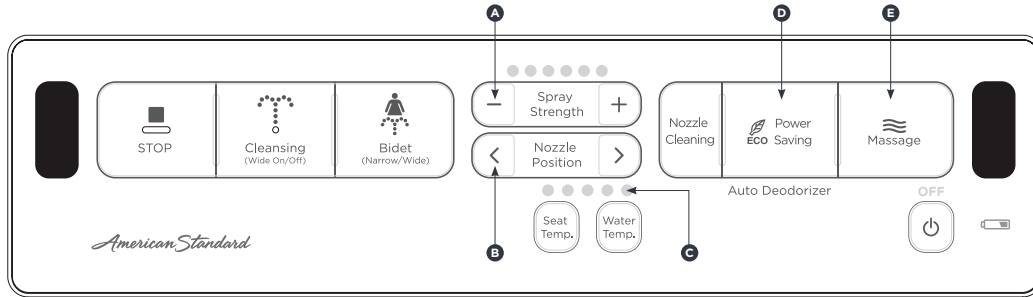

**Compliance Certifications -**

**Meets or Exceeds the Following Specifications:**

- ASME A112.4.2/CSA B45.16
- Personal Hygiene and Health Care Appliances – UL 1431
- Motor-operated appliances (household and commercial) - CSA C22.2 No. 68-14
- Update No. 3
- Household Cooking and Liquid-Heating Appliances - CSA C22.2 No. 64-14

**Certifications:**

- IAPMO(cUPC)
- State of Massachusetts

**Code Compliance:**

- UPC
- IPC
- NSPC
- NPC Canada

REMOTE CONTROL

- A ADJUSTABLE SPRAY STRENGTH**  
Factory default is set at 3 levels, but user can set it up to 5 levels.
- B ADJUSTABLE NOZZLE POSITION**  
With 4 levels.
- C ADJUSTABLE SEAT AND WATER TEMPERATURE**  
With 3 levels.
- D ONE-TOUCH POWER SAVER**  
Seat and water heating functions will stop, while cleansing and flushing will still operate (8hr).
- E MESSAGE**  
The spray alternates between strong and mild sprays, creating a massaging effect that indulges the user. Posterior spray only